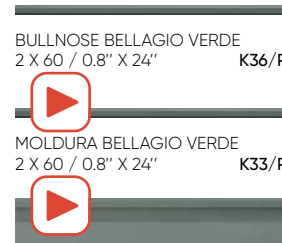

V1 BELLAGIO BEIGE RECT
60 X 120 / 24" X 48" M78/M

V1 BELLAGIO VERDE RECT
60 X 120 / 24" X 48" M78/M

V1 BELLAGIO NUVOLE RECT
60 X 120 / 24" X 48" M78/M

BULLNOSE BELLAGIO BIANCO
2 X 60 / 0.8" X 24" K36/P

BULLNOSE BELLAGIO BEIGE
2 X 60 / 0.8" X 24" K36/P