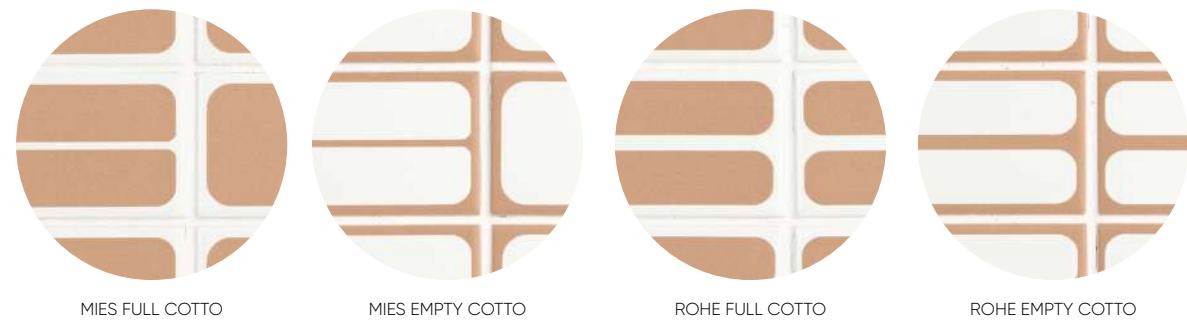

M BAUH PEARL 5 X 15 / 2" X 6" M98/M	M MIES FULL PEARL 5 X 15 / 2" X 6" M97/M	M MIES EMPTY PEARL 5 X 15 / 2" X 6" M97/M	M ROHE FULL PEARL 5 X 15 / 2" X 6" M97/M	M ROHE EMPTY PEARL 5 X 15 / 2" X 6" M97/M
M BAUH SAGE 5 X 15 / 2" X 6" M98/M	M MIES FULL SAGE 5 X 15 / 2" X 6" M97/M	M MIES EMPTY SAGE 5 X 15 / 2" X 6" M97/M	M ROHE FULL SAGE 5 X 15 / 2" X 6" M97/M	M ROHE EMPTY SAGE 5 X 15 / 2" X 6" M97/M
M BAUH BLUE 5 X 15 / 2" X 6" M98/M	M MIES FULL BLUE 5 X 15 / 2" X 6" M97/M	M MIES EMPTY BLUE 5 X 15 / 2" X 6" M97/M	M ROHE FULL BLUE 5 X 15 / 2" X 6" M97/M	M ROHE EMPTY BLUE 5 X 15 / 2" X 6" M97/M
M BAUH COTTO 5 X 15 / 2" X 6" M98/M	M MIES FULL COTTO 5 X 15 / 2" X 6" M97/M	M MIES EMPTY COTTO 5 X 15 / 2" X 6" M97/M	M ROHE FULL COTTO 5 X 15 / 2" X 6" M97/M	M ROHE EMPTY COTTO 5 X 15 / 2" X 6" M97/M
M BAUH WHITE 5 X 15 / 2" X 6" M98/M	*B BAUH GLOSSY 5 X 15 / 2" X 6" V21/M