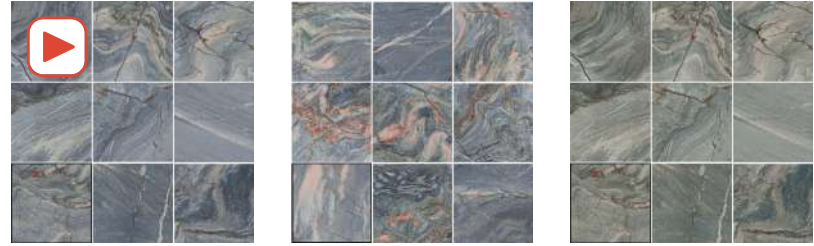

DEEP BLUE OXID 15 X 15 / 6" X 6" L29/M
DEEP BLUE PINK 15 X 15 / 6" X 6" L29/M
DEEP GREEN 15 X 15 / 6" X 6" L29/M

CARACTERÍSTICAS TÉCNICAS · TECHNICAL CHARACTERISTICS

- **P** PORCELÁNICO / PORCELAIN TILES
  GRÉS CERÁME / FEINSTEINZEUG
- **M** MATE / MATT
  MAT / MATT
- **V4** VARIACION FUERTE / SUBSTANTIAL VARIATION
  FORTE VARIATION / HOHES FARBSPIEL
- **ANTIHIELO** / FROST PROOF
  RÉSISTANT AU GEL / FROSTSCHUTZ
- **RU5** USO RECOMENDADO / RECOMMENED USE - RU5
- **(DCOF)** >0,58
- **VARIACIÓN DE DISEÑO** / GRAPHIC FACES / TAMPONS DIFFÉRENTS:
  15X15 - 50 piezas / faces / pièces

Para más información técnica, especificaciones e imágenes visite nuestra web
El embalaje de los artículos está sujeto a variaciones, para obtener el dato exacto y actual se recomienda consultar la web.
For more technical information, specifications and images, visit our website
The packing of our items is subject to variations. To get the most accurate and updated information, we recommend to check the website.
Pour plus d'informations techniques, de spécifications et de visuels, visitez notre site web
L'emballage des articles est sujet à variation, pour obtenir les données exactes et actuelles il est recommandé de consulter notre site web.